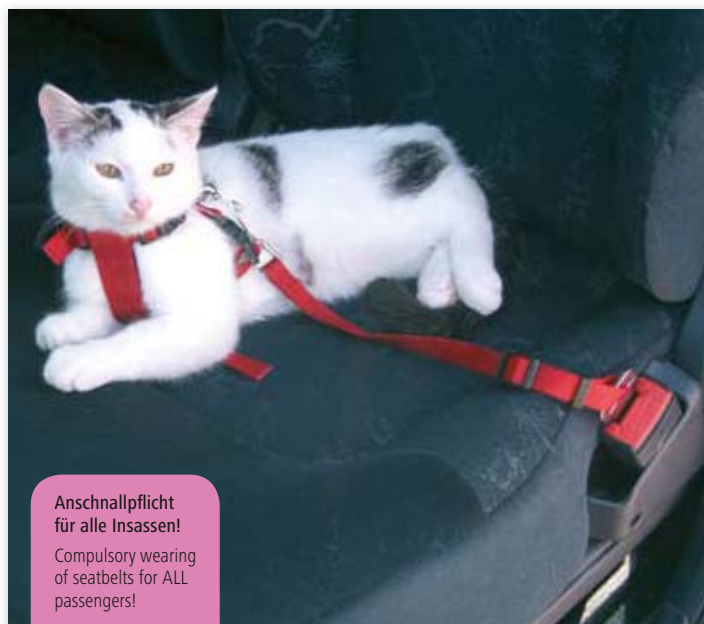

Sicherheitsgurt Safety Belt

- aus weichem Nylongewebe • Brustriemen mit Schaumstoff gefüttert • passend für alle gängigen Gurtschlösser • inkl. Verbindungsstück 83259

- made of soft nylon webbing • breast belt lined with foam • fits in all conventional belt buckles • incl. connection piece 83259

Art. Nr. ref. no.	Brustumfang breast circ.	MA MQ		€
4 018653 832578	83257	20 – 40 cm	1	72
9 003687 319909	83253	30 – 60 cm	1	72
9 003687 319961	83254	50 – 70 cm	1	72
9 003687 319978	83255	70 – 90 cm	1	72
9 003687 138463	83256	80 – 110 cm	1	72

**Anschnallpflicht
für alle Insassen!**
Compulsory wearing
of seatbelts for ALL
passengers!

Ersatzverbindungsstück für Sicherheitsgurt Spare Connection Piece for Safety Harness

- stufenlos verstellbar
- smoothly adjustable

Art. Nr. ref. no.	Länge length	Breite width	MA MQ		€
4 018653 832585	83258	40 - 60 cm	25 mm	1	144
4 018653 832592	83259	40 - 60 cm	25 mm	1	144